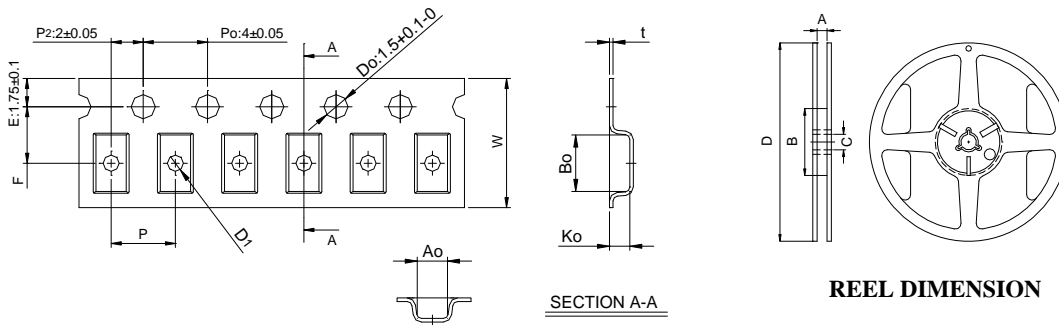

**Packaging Information**

• **Tearing Off Force**

★The force for tearing off cover tape is 10 to 120 grams in the arrow direction under the following conditions.

• **DIMENSIONS**

TYPE	DIMENSIONS / SIZE (mm)					
	A	B	C	D	E	F
JWI 453232	4.5±0.3	3.2±0.2	3.2±0.2	4.2±0.2	1.0	1.2

• **TAPE DIMENSION & REEL DIMENSION**

TYPE	TAPE / SIZE (mm)							REEL 7"×12mm			
	Ao	Bo	Ko	P	F	W	t	A	B	C	D
453232	3.5 ± 0.1	4.9 ± 0.1	3.4 ± 0.1	8 ± 0.1	5.5 ± 0.1	12 ± 0.2	0.3 ± 0.05	13.5 ± 0.5	60 ± 2.0	13.5 ± 0.5	178 ± 2.0

• **PACKAGING QUANTITY**

Type	L(mm)	K(mm)	PCS/REEL
JWI 453232	200	240	500

\* The Q'ty above is pack up by standard reel (7")