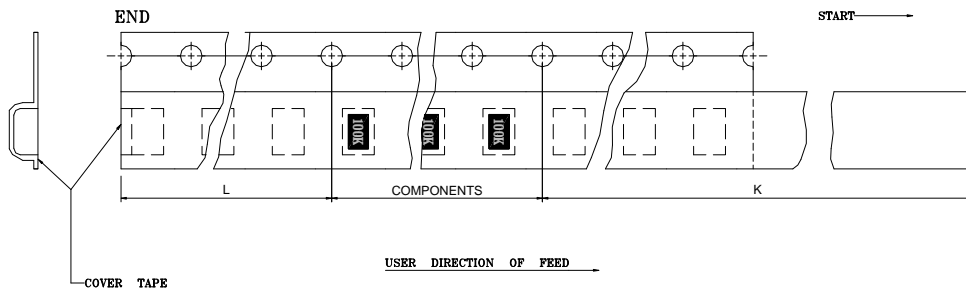

**Packaging Information**

• **Tearing Off Force**

★The force for tearing off cover tape is 10 to 120 grams in the arrow direction under the following conditions.

• **DIMENSIONS**

TYPE	DIMENSIONS / SIZE (mm)					
	A	B	C	D	E	F
JWI 453232	4.5±0.3	3.2±0.2	3.2±0.2	4.2±0.2	1.0	1.2

• **TAPE DIMENSION & REEL DIMENSION**

TYPE	TAPE / SIZE (mm)							REEL 7"×12mm			
	Ao	Bo	Ko	P	F	W	t	A	B	C	D
453232	3.5 ± 0.1	4.9 ± 0.1	3.4 ± 0.1	8 ± 0.1	5.5 ± 0.1	12 ± 0.2	0.3 ± 0.05	13.5 ± 0.5	60 ± 2.0	13.5 ± 0.5	178 ± 2.0

• **PACKAGING QUANTITY**

Type	L(mm)	K(mm)	PCS/REEL
JWI 453232	200	240	500

\* The Q'ty above is pack up by standard reel (7")