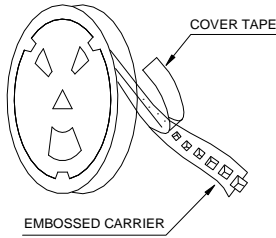

**Packaging Information**

• **Tearing Off Force**

★The force for tearing off cover tape is 10 to 120 grams in the arrow direction under the following conditions.

• **DIMENSIONS**

TYPE	DIMENSIONS / SIZE (mm)					
	A	B	C	D	E	F
JWI 453232	4.5±0.3	3.2±0.2	3.2±0.2	4.2±0.2	1.0	1.2

• **TAPE DIMENSION & REEL DIMENSION**

TYPE	TAPE / SIZE (mm)							REEL 7"×12mm			
	Ao	Bo	Ko	P	F	W	t	A	B	C	D
453232	3.5 ± 0.1	4.9 ± 0.1	3.4 ± 0.1	8 ± 0.1	5.5 ± 0.1	12 ± 0.2	0.3 ± 0.05	13.5 ± 0.5	60 ± 2.0	13.5 ± 0.5	178 ± 2.0